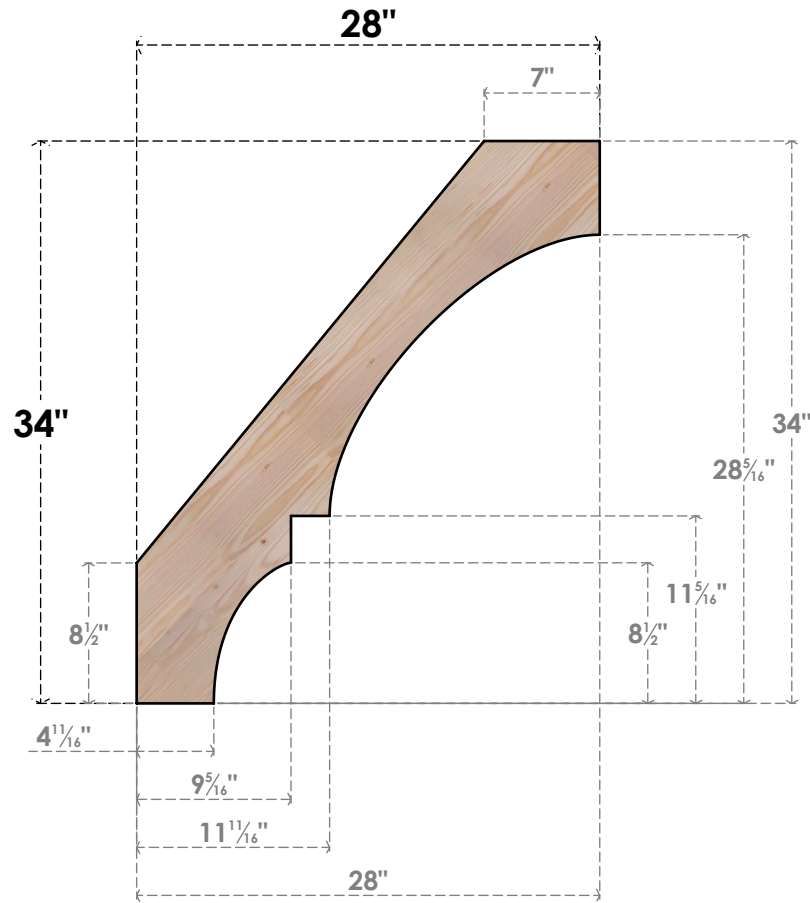

BRC04X28X34BOA00SDF

3 1/2"W X 28"D X 34"H BALBOA SMOOTH BRACE, DOUGLAS FIR

SIDE

FRONT

EKENA MILLWORK
 2300 WEST MAIN ST.
 CLARKSVILLE, TX 75426
 TOLL FREE: 866-607-0453
 WWW.EKENAMILLWORK.COM

NOTES

1. INSTALLATION TO BE COMPLETED IN ACCORDANCE WITH MANUFACTURER'S SPECIFICATIONS.
2. DRAWING MAY NOT BE TO SCALE
3. THIS DRAWING IS INTENDED FOR DESIGN AND PLANNING PURPOSES ONLY.
4. ALL INFORMATION CONTAINED HEREIN WAS CURRENT AT THE TIME OF DEVELOPMENT BUT MUST BE REVIEWED AND APPROVED BY THE PRODUCT MANUFACTURER TO BE CONSIDERED ACCURATE.
5. PRODUCTS ARE NOT KILN DRIED. THIS ITEM IS UNIQUE AND WILL CONTAIN THE NATURAL VARIATIONS THAT THE WOOD SPECIES OFFERS. THIS MAY RESULT IN VARIATIONS UP TO 1/4"